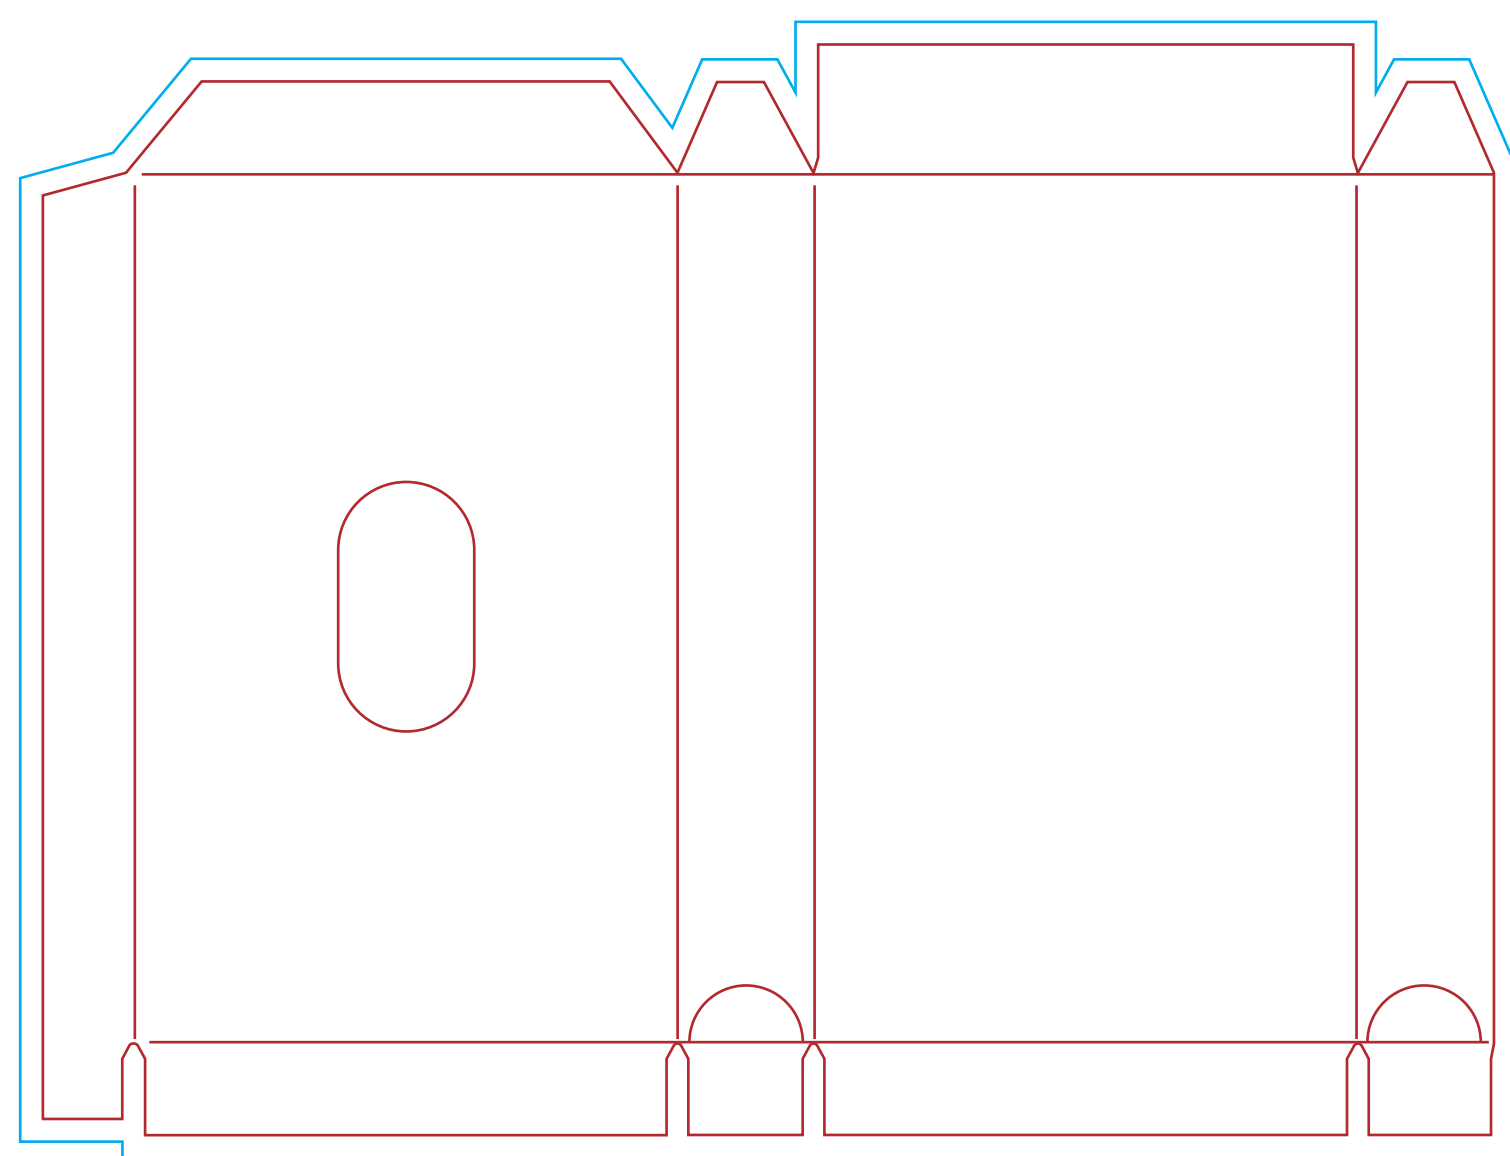

size:72x18x115mm

size:68x14x112mm

size:140x108mm

Design Guidelines

- Graphics in CMYK ONLY
- Outline all fonts
- Embed all images (if used)
- Include 3mm Bleed

- Place artwork on the "Artwork Here" layer
- Use specified layers if design includes multiple finishes
- Save in a vector format (.AI, .PDF, .EPS)