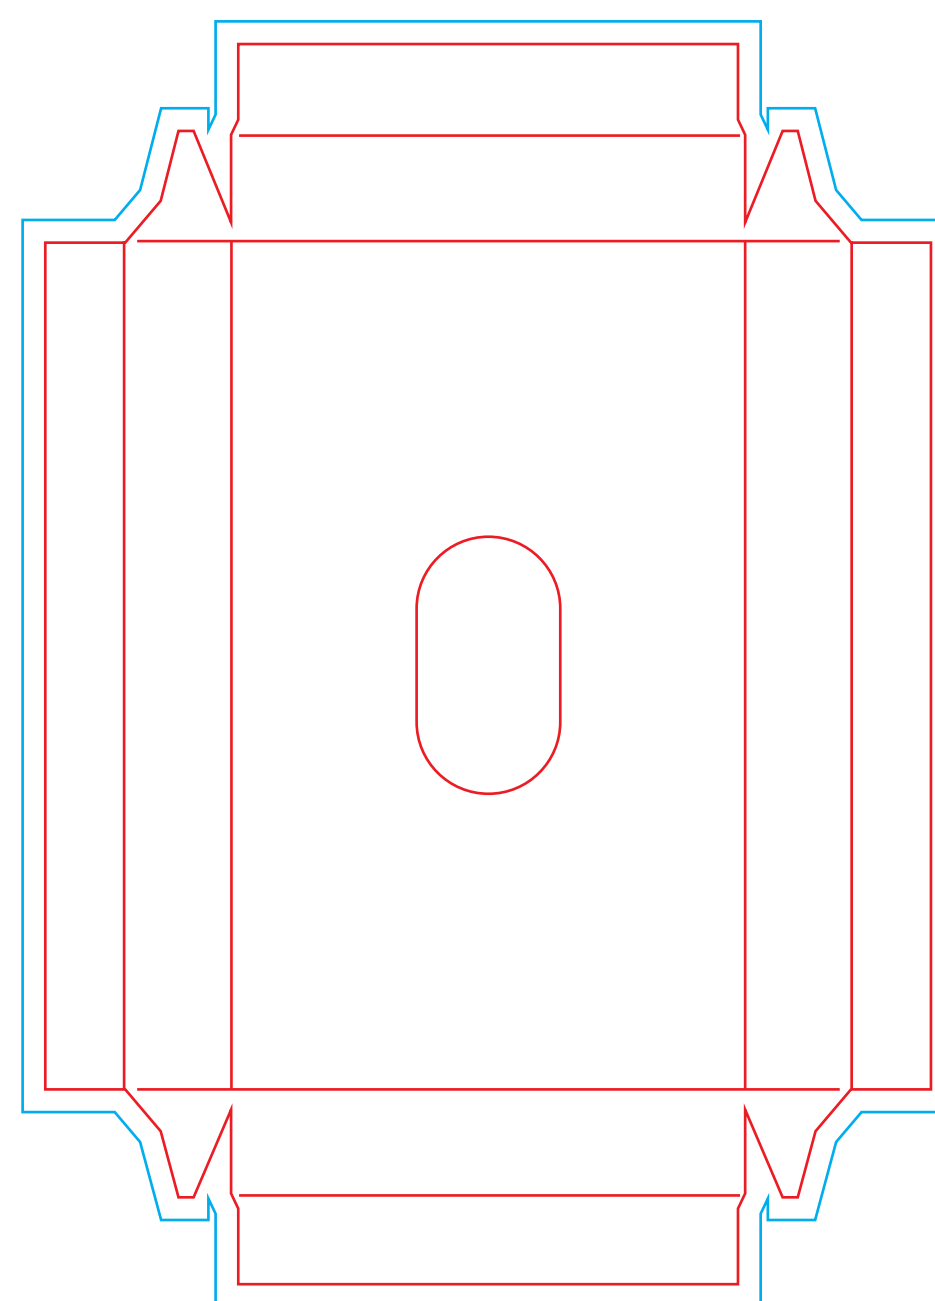

size:72x18x115mm

size:68x14x112mm

size:140x108mm

Design Guidelines

- Graphics in CMYK ONLY
- Outline all fonts
- Embed all images (if used)
- Include 3mm Bleed

- Place artwork on the "Artwork Here" layer
- Use specified layers if design includes multiple finishes
- Save in a vector format (.AI, .PDF, .EPS)