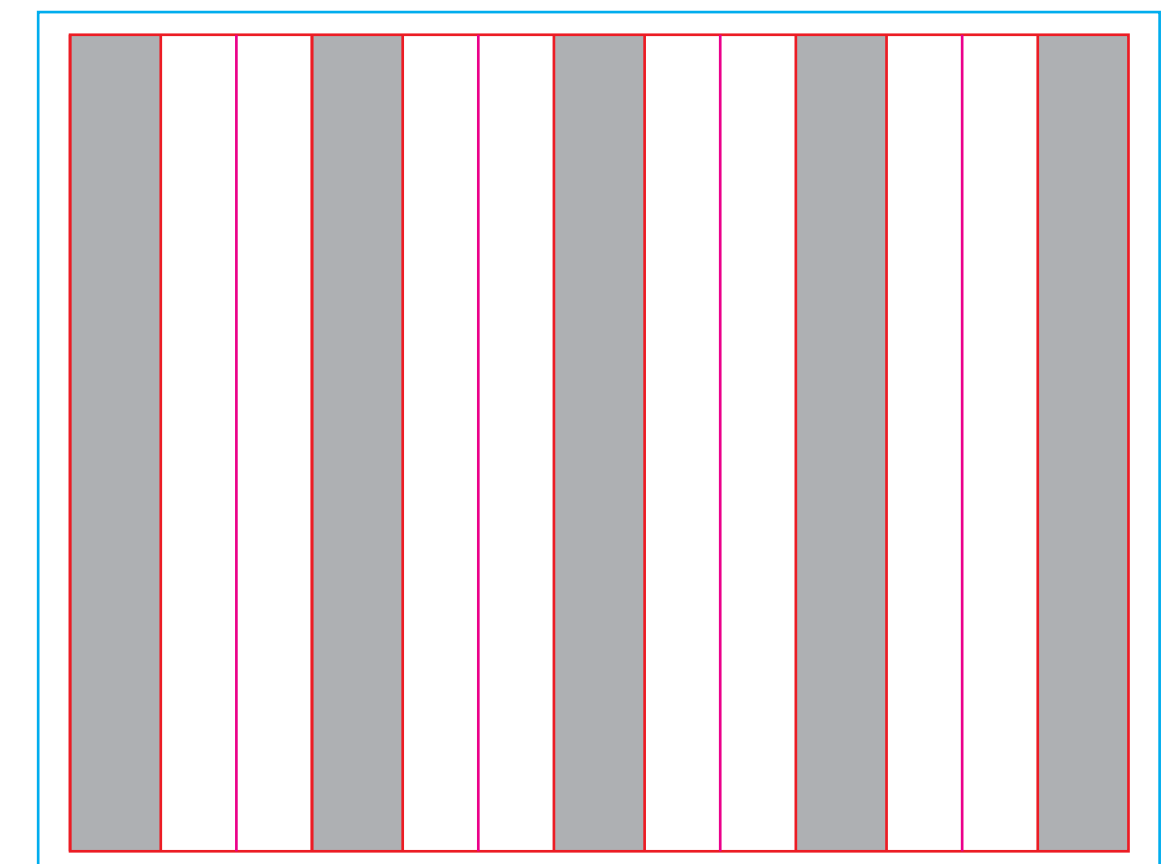

size:72x18x115mm

size:68x14x112mm

size:140x108mm

Design Guidelines

- Graphics in CMYK ONLY
- Outline all fonts
- Embed all images (if used)
- Include 3mm Bleed

- Place artwork on the "Artwork Here" layer
- Use specified layers if design includes multiple finishes
- Save in a vector format (.AI, .PDF, .EPS)