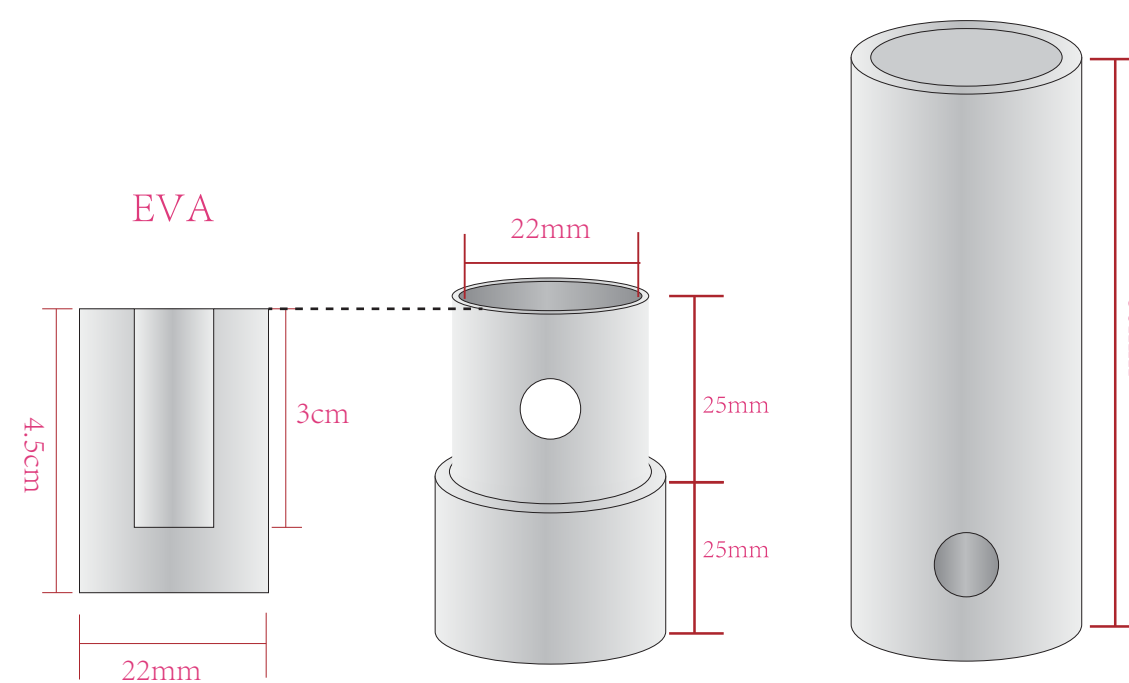

FC05/TH05 58mm H * 10.5mm D

Design Guidelines

- Graphics in CMYK ONLY
- Outline all fonts
- Embed all images (if used)
- Include 3mm Bleed

- Place artwork on the "Artwork Here" layer
- Use specified layers if design includes multiple finishes
- Save in a vector format (.AI, .PDF, .EPS)