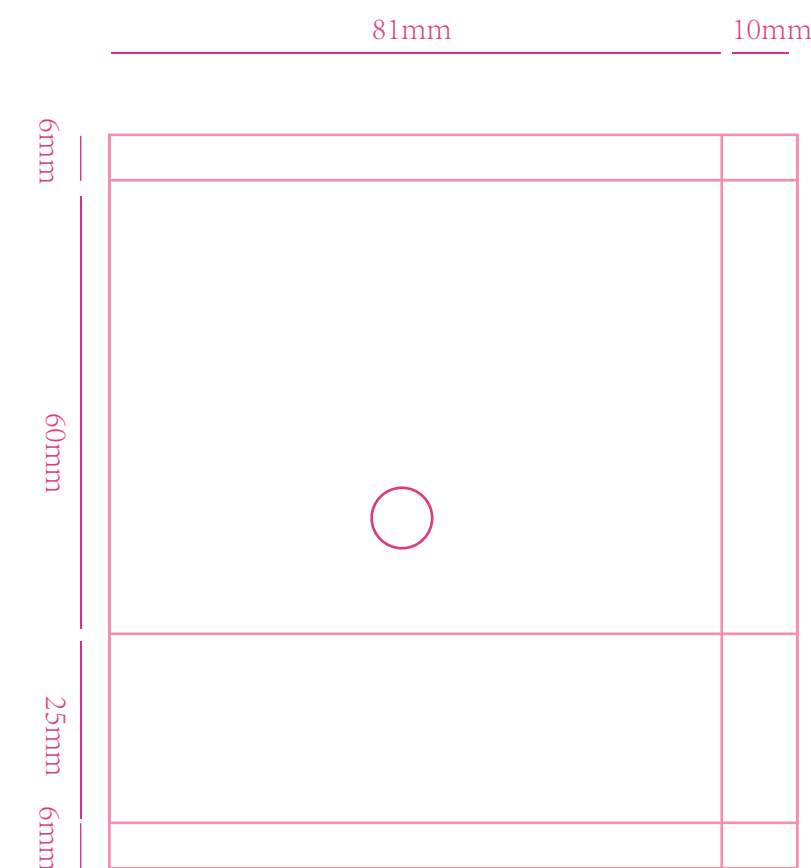

FC05/TH05 58mm H * 10.5mm D

Design Guidelines

- Graphics in CMYK ONLY
- Outline all fonts
- Embed all images (if used)
- Include 3mm Bleed

- Place artwork on the "Artwork Here" layer
- Use specified layers if design includes multiple finishes
- Save in a vector format (.AI, .PDF, .EPS)