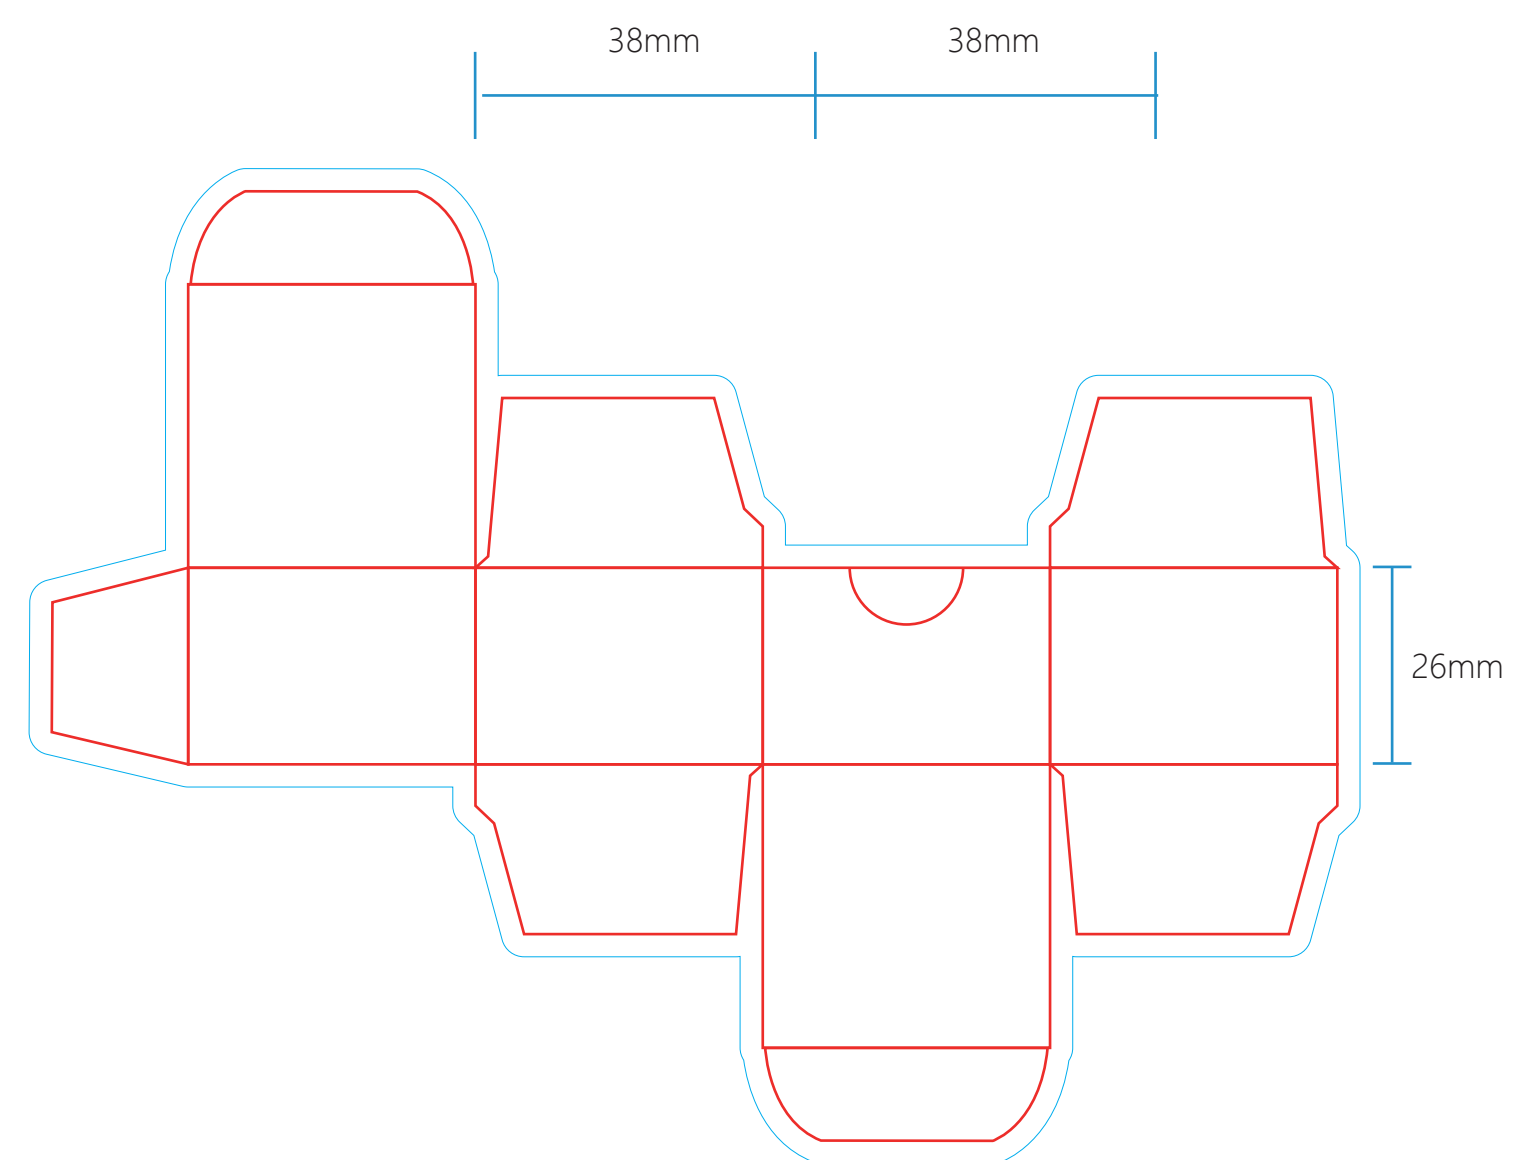

5ml: 36x36x24mm

Design Guidelines

Graphics in CMYK ONLY
Outline all fonts
Embed all images (if used)
Include 3mm Bleed

Place artwork on the "Artwork Here" layer
Use specified layers if design includes multiple finishes
Save in a vector format (.AI, .PDF, .EPS)