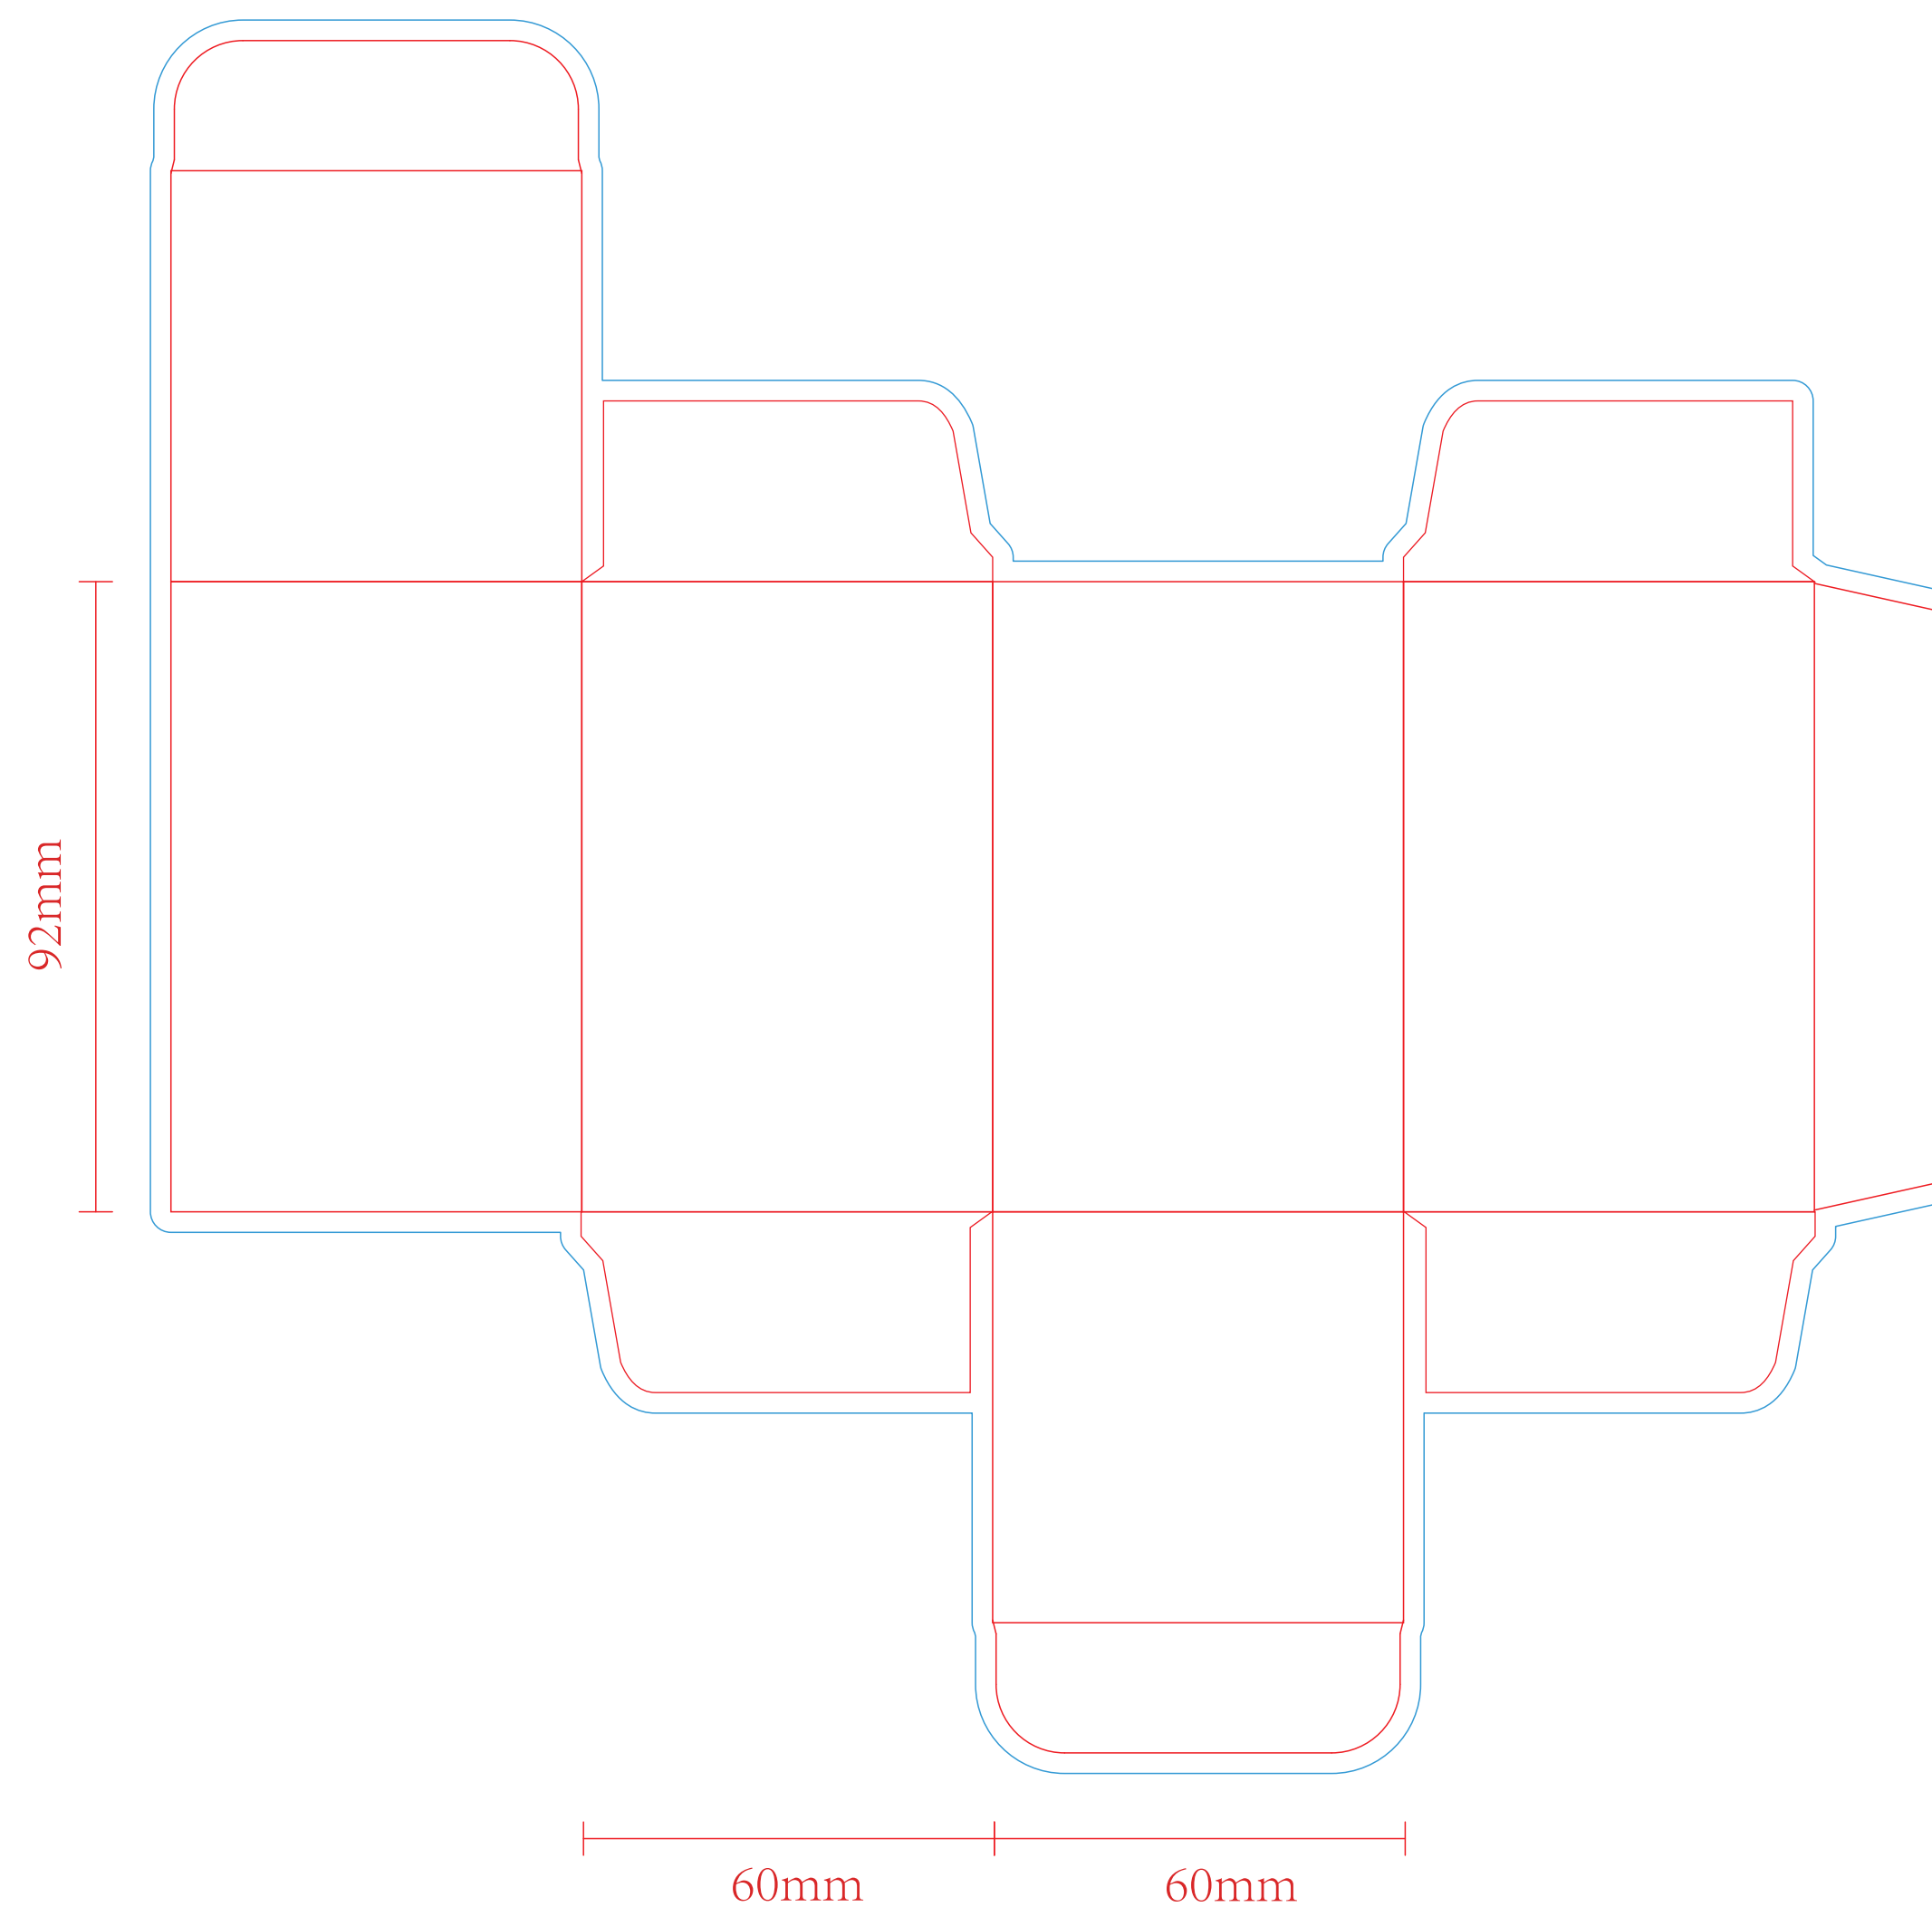

60x60x92mm

Design Guidelines

- Graphics in CMYK ONLY
- Outline all fonts
- Embed all images (if used)
- Include 3mm Bleed

- Place artwork on the "Artwork Here" layer
- Use specified layers if design includes multiple finishes
- Save in a vector format (.AI, .PDF, .EPS)